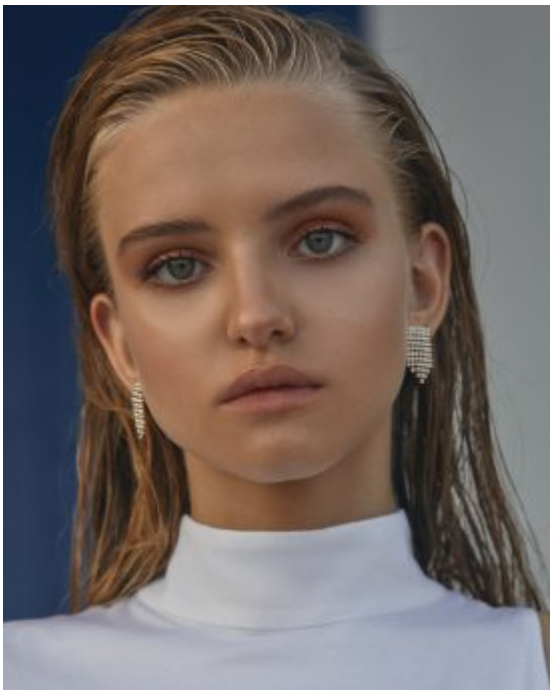

TRUE MODELS

Kate Paola

176 | 80 / 59 / 88 / 38 | Blond / Green