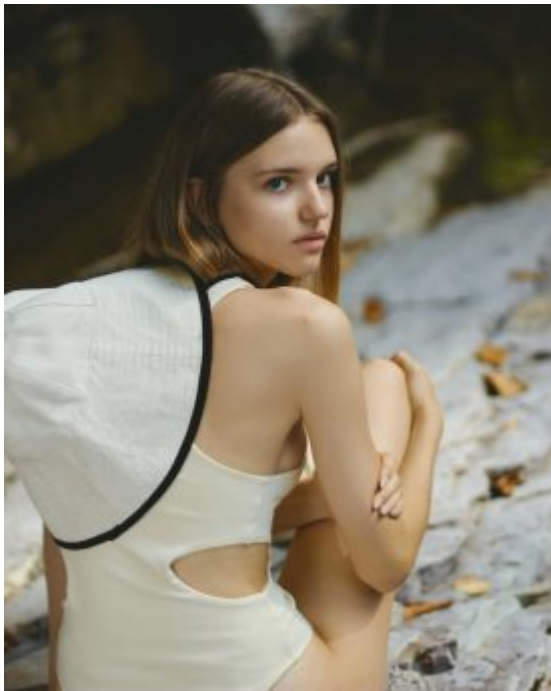

TRUE MODELS

Kate Paola

176 | 80 / 59 / 88 / 38 | Blond / Green