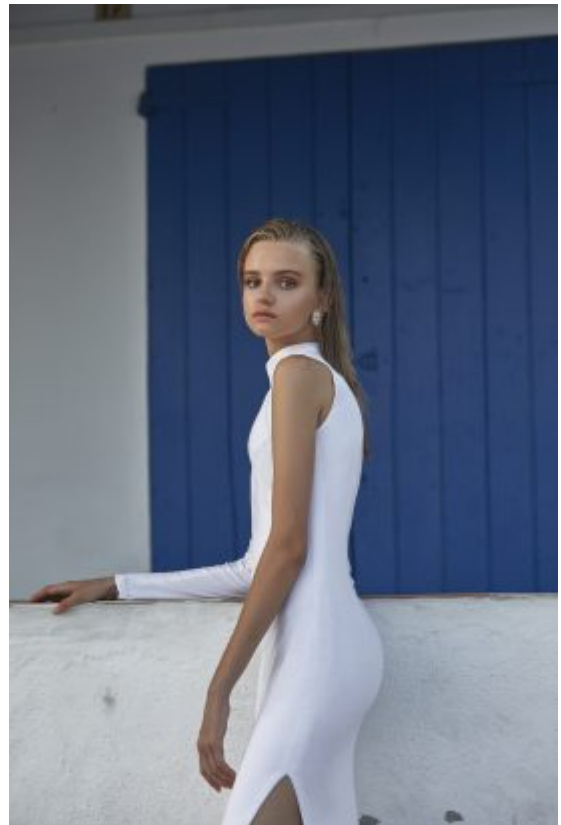

TRUE MODELS

Kate Paola

176 | 80 / 59 / 88 / 38 | Blond / Green